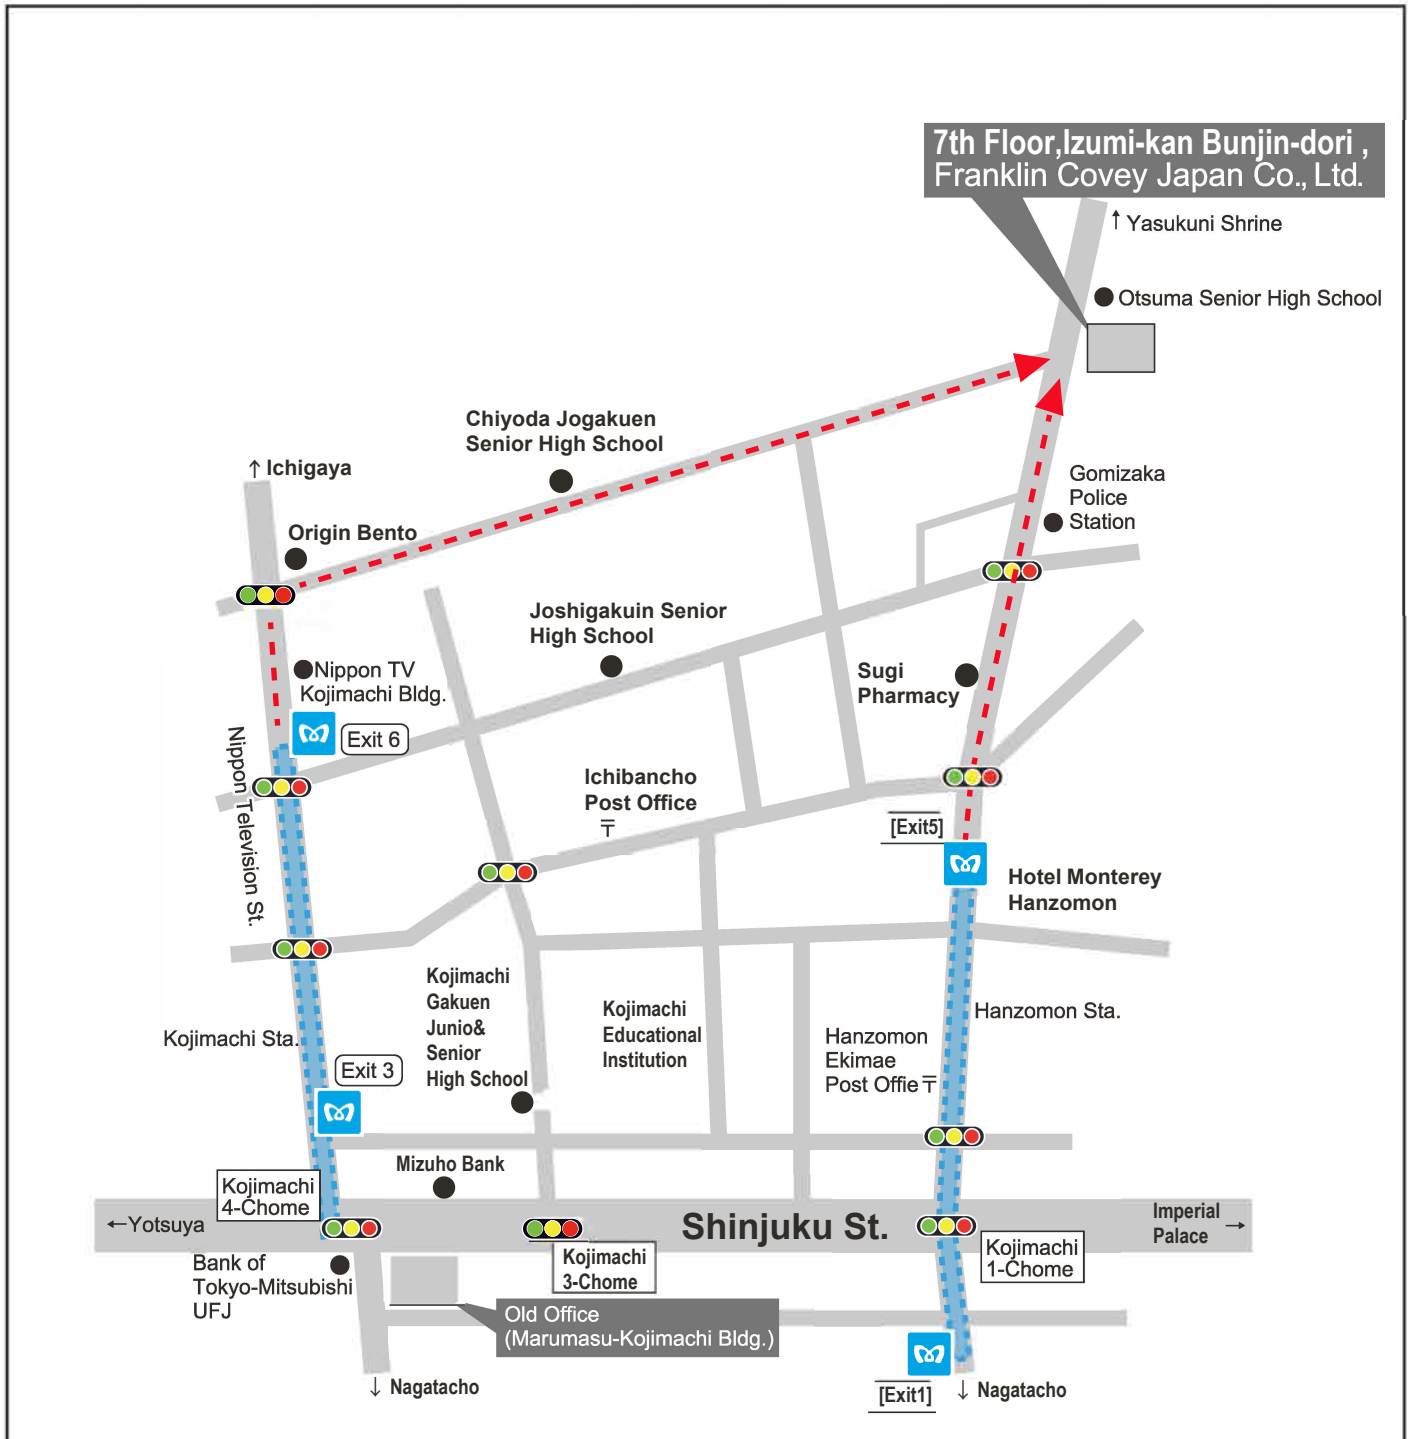

Access to Franklin Covey Japan

〒 102-0075

7th Floor, Izumi-kan Bunjin-dori, 5-7 Sanban-cho, Chiyoda-ku, Tokyo

TEL. 03-2337-7711 FAX. 03-3237-7722

 5 minutes walk from Exit 5, Hanzomon Sta. (Tokyo Metro Hanzomon Line)

 10 minutes walk from Exit 6, Kojimachi Sta. (Tokyo Metro Yurakucho Line)